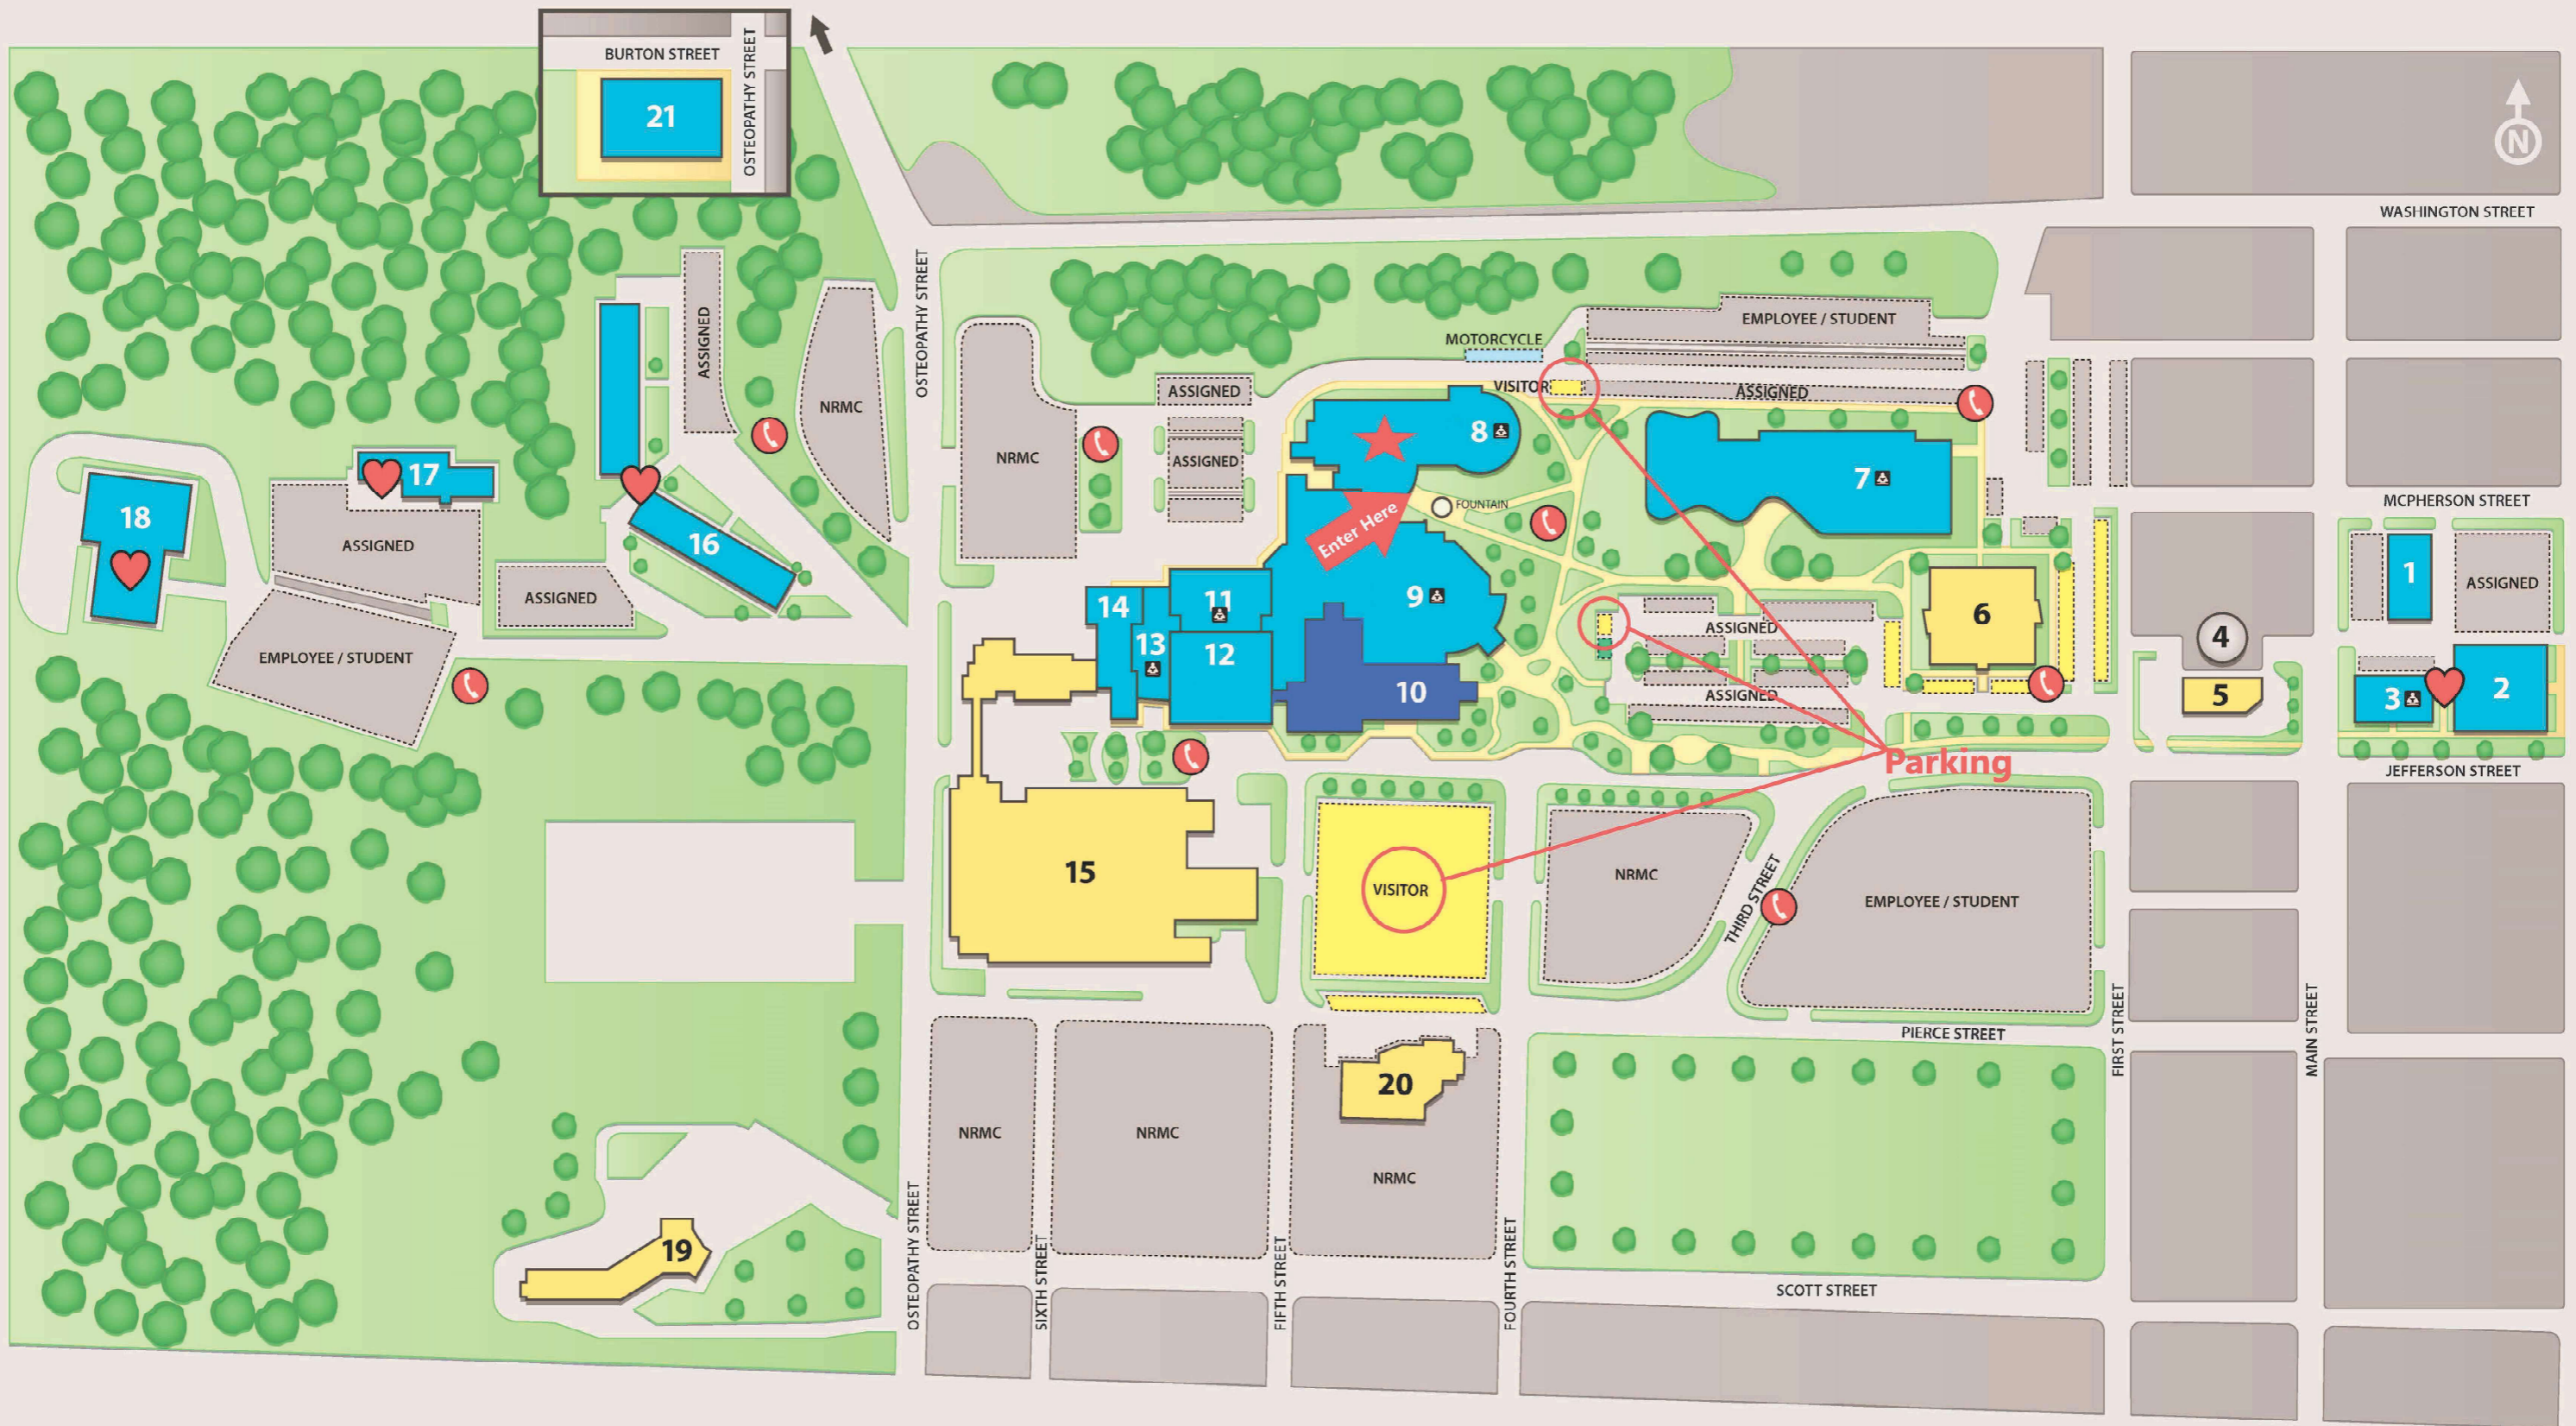

A.T. Still University - Kirksville, MO Campus

1) FACILITIES / SECURITY OFFICE	7) INTERPROFESSIONAL EDUCATION (IPE) BUILDING	15) NORTHEAST REGIONAL MEDICAL CENTER
2) COUTS LEARNING CENTER	8) CONNELL INFORMATION TECHNOLOGIES CENTER	16) STUDENT HOUSING
3) MEMORIAL HALL	9) TINNING EDUCATION CENTER	17) COLLEGE OF GRADUATE HEALTH STUDIES
4) WATER TOWER	10) GUTENSOHN CLINIC	18) THOMPSON CAMPUS CENTER
5) AHEC	11) TIMKEN-BURNETT RESEARCH BUILDING	19) SAINT ANDREW'S SENIOR LIVING CAMPUS
6) NEMHC HEALTH CLINIC	12) GEORGE STILL BUILDING	20) CANCER TREATMENT CENTER
	13) HOWARD WING	21) ATSU ANNEX BUILDING
	14) EAST BUILDING